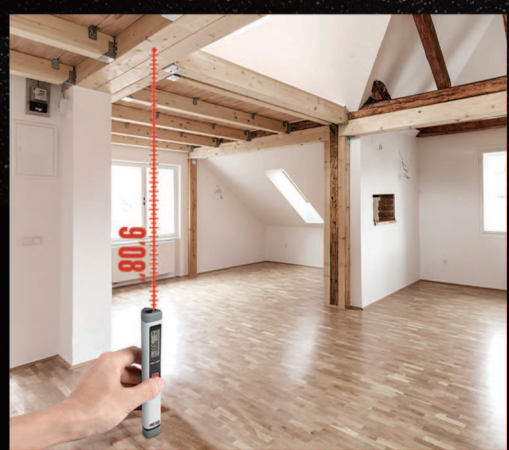

PREXISO®

The World's First Penlaser! LASER DISTANCE MEASURE

- Simple one button control
- Perfect for builders, real estate agents, contractors and DIY projects.

32FT
10M

- Range 0.5-10 m / 1.7-32 ft
- Accuracy ± 1/4 in / ± 6 mm
- Measuring units ☒ m / ☒ ft
- Continuous measurement ☒
- Measure reference ☒
- Power OFF automatically 120s
- Total length 5-3/4 in / 146 mm

Unique
Reliable
Affordable